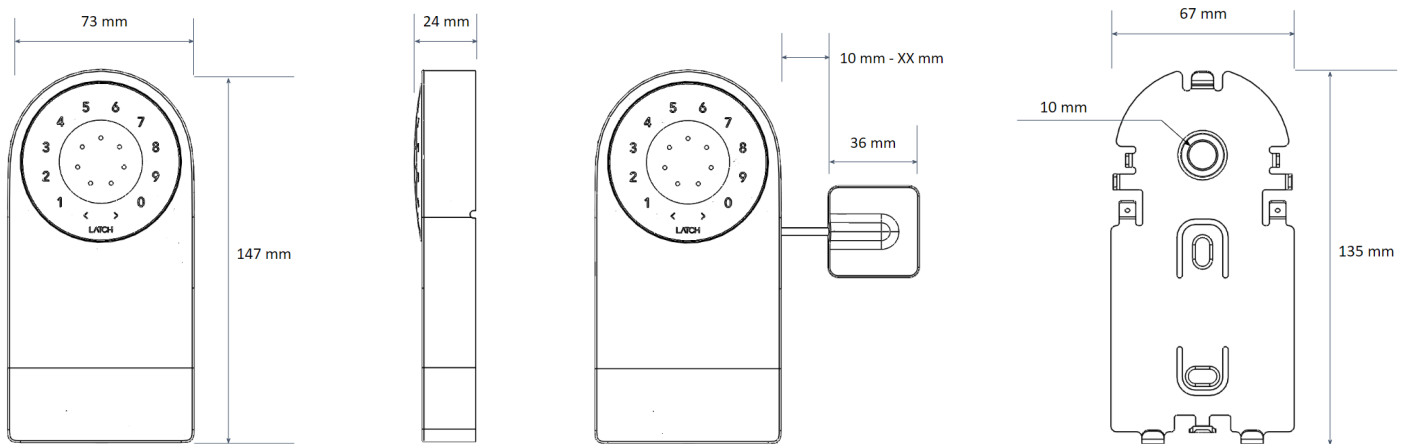

Latch T

Specifications

Dimensions

Features

Smart access control system that can translate LatchOS credentials to low frequency readers.

Works out of the box with Latch App and Latch Manager Web

5000 permanent users/ 75 daily doorcodes/ 75 15 minute daily doorcodes

Supports all LatchOS smart credentials including bluetooth, NFC, and 7 digit doorcodes.

Powered by 4AA Lithium batteries

Mountable by VHB or mounting screws

Mechanical Specifications

Dimensions 73mm x 147mm x 24mm